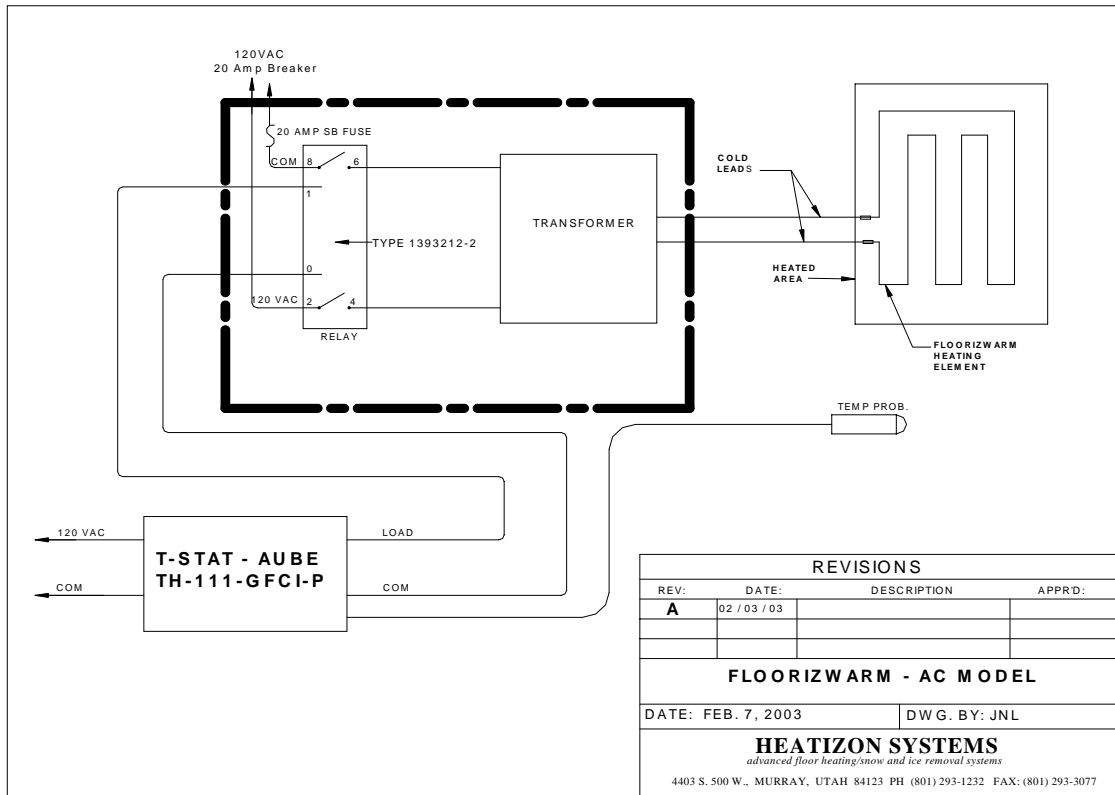

Heatizon Systems
4403 South 500 West
Murray, UT 84123
www.heatizon.com

Phone (801) 293-1232
Fax (801) 293-3077
Toll Free (888) 239-1232