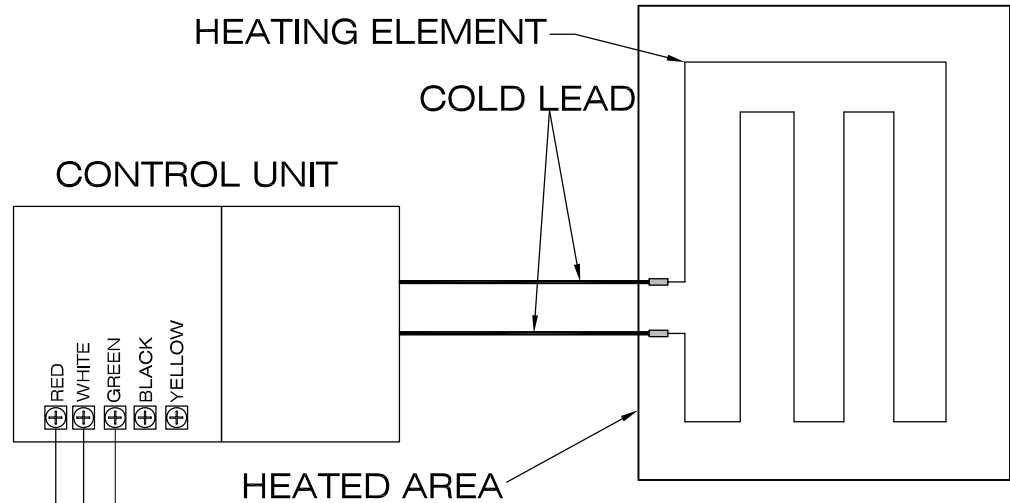

120V

REV:	DATE:	DESCRIPTION
A	09/30/13	M326-120 AERIAL SNOW SWITCH
M326-120 AERIAL SNOW SWITCH		
DATE: SEP 30, 2013		DRAWN BY: RJB

HEATIZON SYSTEMS

advanced floor heating/snow and ice removal systems

4137 SOUTH 500 WEST, MURRAY, UTAH 84123 (801) 293-1232 FAX (801) 293-3077