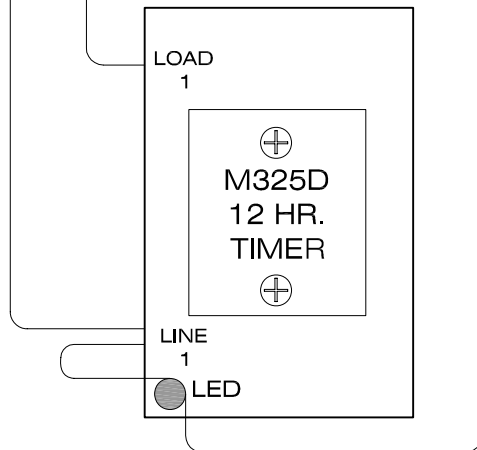

120V

REV:	DATE:	DESCRIPTION
A	09/30/13	M326-120 AERIAL SNOW SWITCH
M326-120 AERIAL SNOW SWITCH		
DATE: SEP 30, 2013		DRAWN BY: RJB

HEATIZON SYSTEMS

advanced floor heating/snow and ice removal systems

4137 SOUTH 500 WEST, MURRAY, UTAH 84123 (801) 293-1232 FAX (801) 293-3077